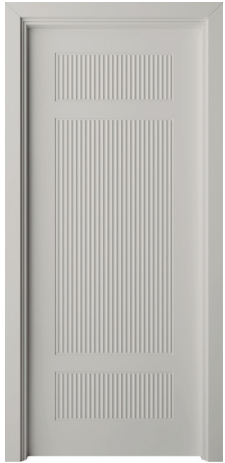

FLUTED COLLECTION

An exclusive collection of doorsets designed by Doorsan

Doorsets are available in a variety of paint finishes

FD30 fire rated solid and glazed options

The beading on glazed doors allows for pocket system installation

We manufacture doorsets to your specifications

Door core construction that guarantees no edge lipping blow-outs

Doorsets are designed for accuracy of installation, with all fixings

hidden during installation, resulting in a seamless finish.

projects@doorsan.co.uk

DOORSAN.CO.UK

FLUTED

Fluted doorsets are available in a smooth painted finish painted

1 PANEL

2 PANEL

3 PANEL
contemporary

3 PANEL
classical