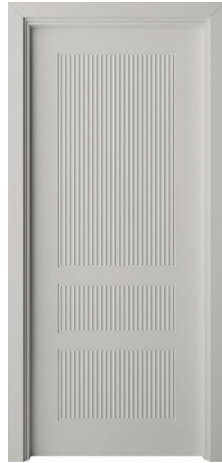

FLUTED COLLECTION

An exclusive collection of doorsets designed by Doorsan

Doorsets are available in a variety of paint finishes

FD30 fire rated solid and glazed options

The beading on glazed doors allows for pocket system installation

We manufacture doorsets to your specifications

Door core construction that guarantees no edge lipping blow-outs

Doorsets are designed for accuracy of installation, with all fixings

hidden during installation, resulting in a seamless finish.

projects@doorsan.co.uk

DOORSAN.CO.UK

FLUTED

Fluted doorsets are available in a smooth painted finish painted

1 PANEL

2 PANEL

3 PANEL
contemporary

3 PANEL
classical