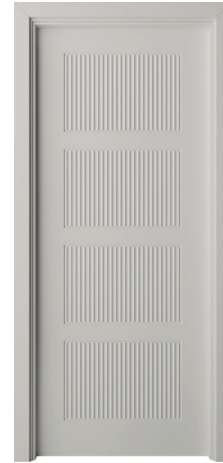

4 PANEL
contemporary